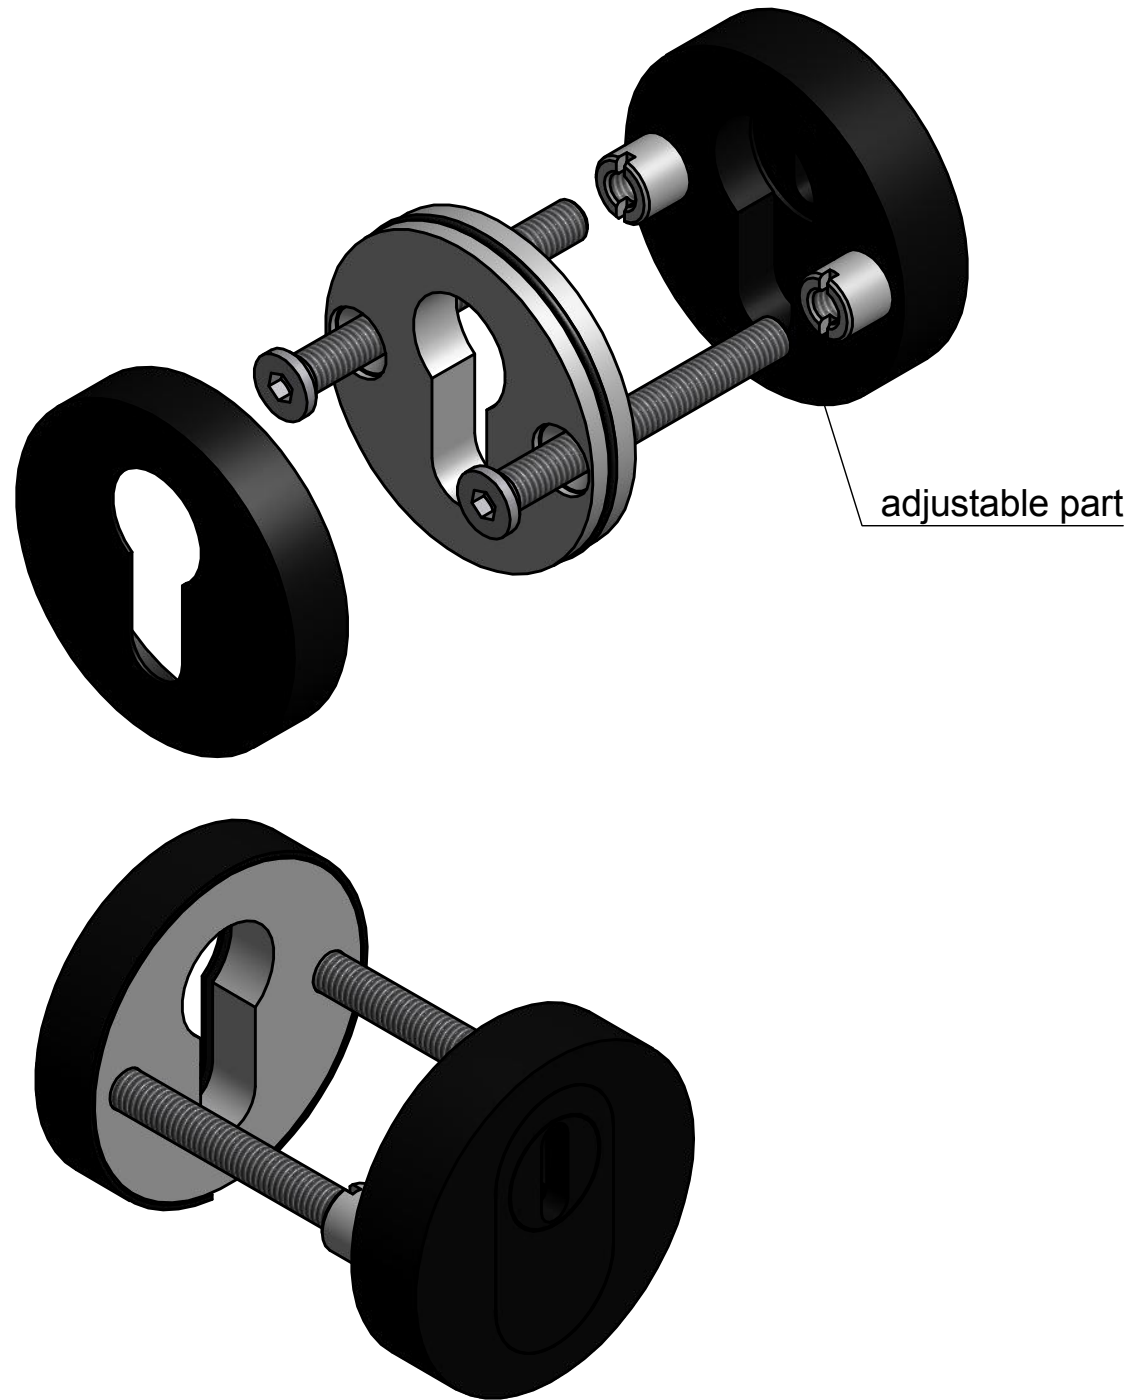

# RVEIL-KT

front door fitting  
 solid security escutcheon  
 stainless steel  
 satin black

OUTSIDE

INSIDE

FORMANI®

Part number:

Doc no.: 3102SR02NMXX0 RVEIL-KT NM V01.dwg

Description:

Drawn by: Christian Brimbois

Creation date: 2-9-2013

RVEIL-KT NM

Format:

A3