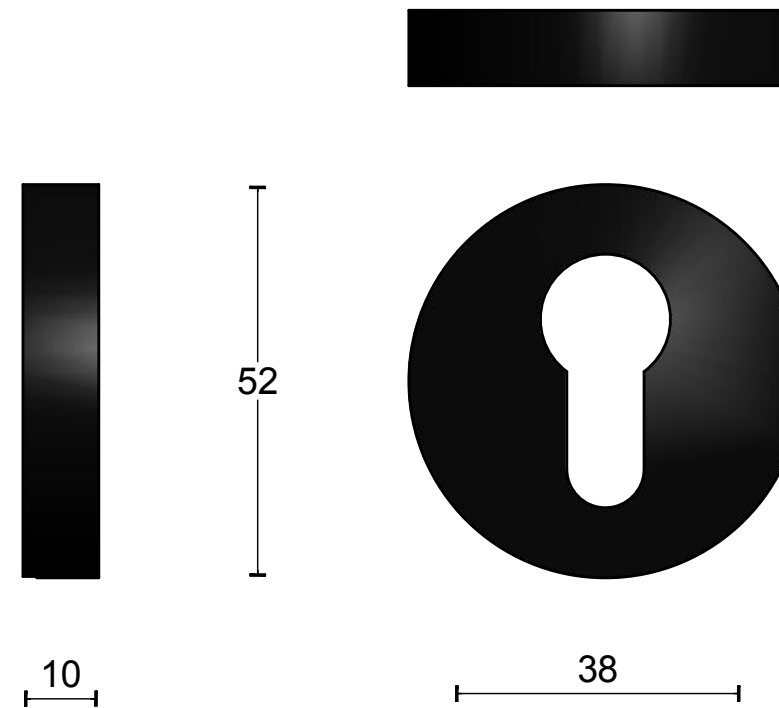

# RVEIL-KT

front door fitting  
 solid security escutcheon  
 stainless steel  
 satin black

OUTSIDE

INSIDE

FORMANI®

Part number:

Doc no.: 3102SR02NMXX0 RVEIL-KT NM V01.dwg

Description:

Drawn by: Christian Brimbois

Creation date: 2-9-2013

RVEIL-KT NM

Format:

A3