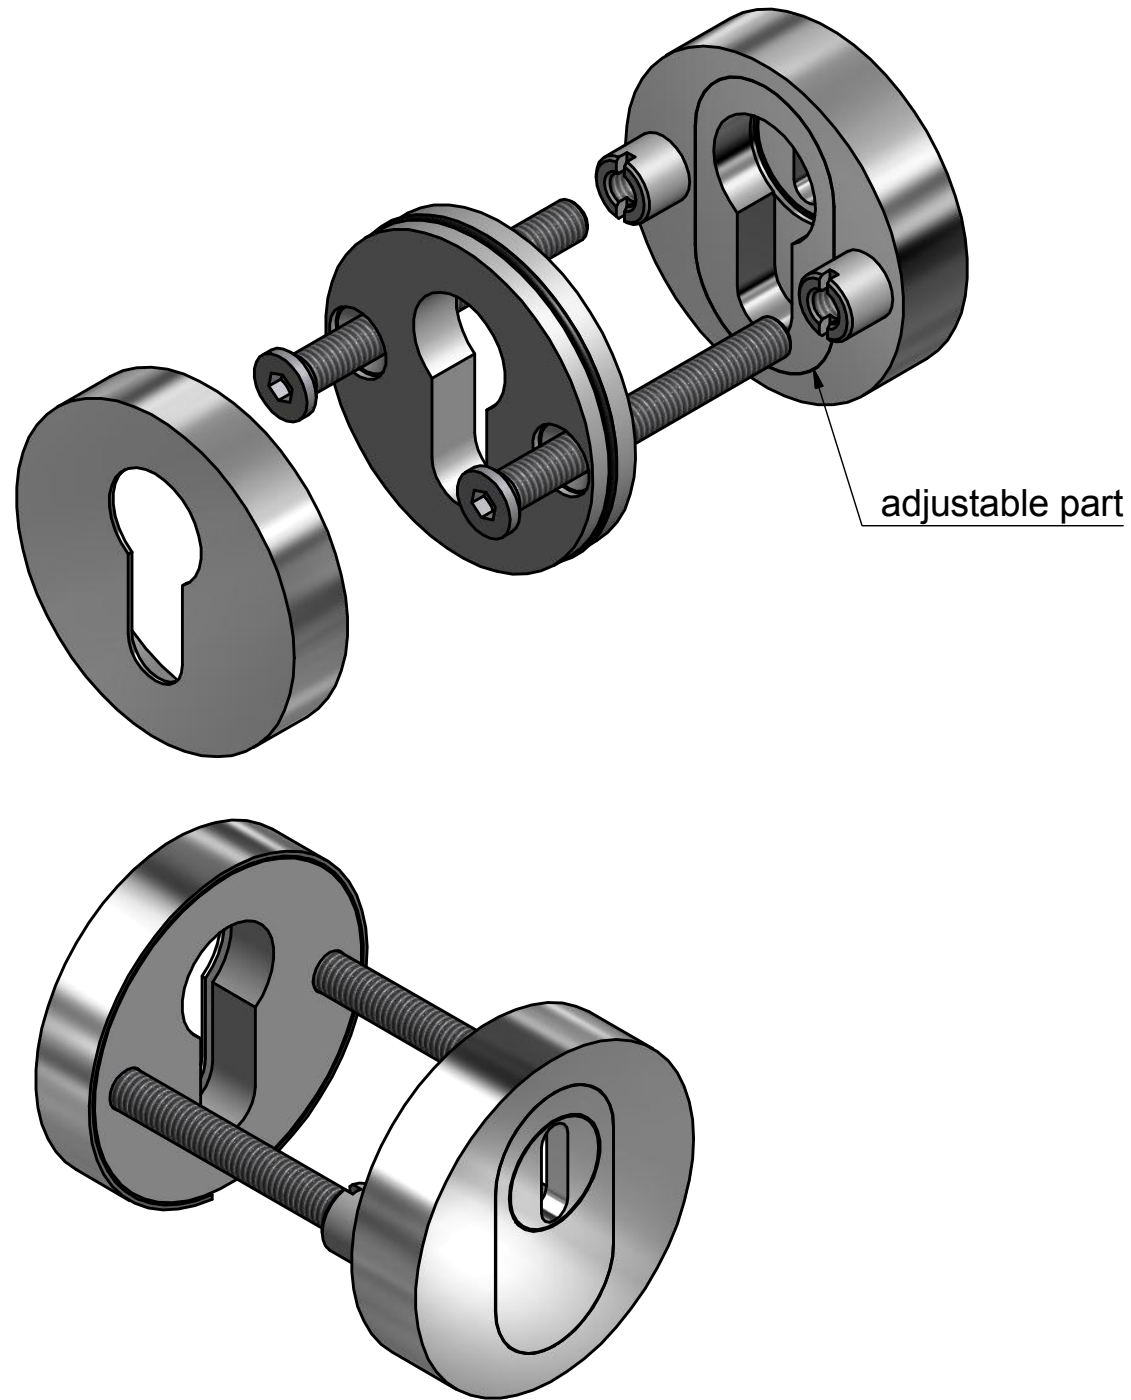

RVEIL-KT

front door fitting
solid security escutcheon
polished stainless steel

OUTSIDE

INSIDE

FORMANI®

Part number:

Doc no.: 3102SR02IPXX0 RVEIL-KT IP V02.dwg

Description:

Drawn by: Christian Brimbois

Creation date: 20-2-2014

RVEIL-KT IP

Format:

A3