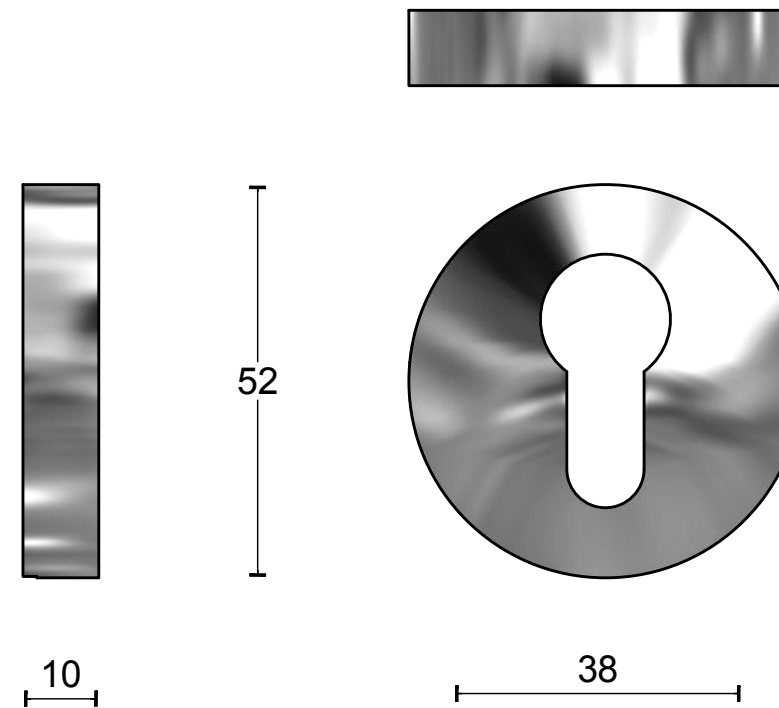

RVEIL-KT

front door fitting
solid security escutcheon
polished stainless steel

OUTSIDE

INSIDE

FORMANI®

Part number:

Doc no.: 3102SR02IPXX0 RVEIL-KT IP V02.dwg

Description:

Drawn by: Christian Brimbois

Creation date: 20-2-2014

RVEIL-KT IP

Format:

A3