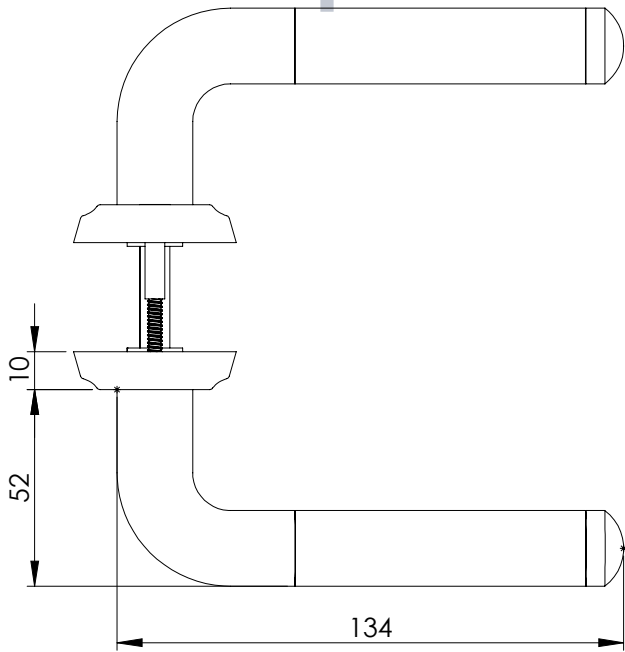

Concept

Rev.	Description	By	Date

INTERSTEEL
VAN LEEUWEN INTERNATIONAL

Utrechtsestraatweg 220
NL-3911 TX Rhenen

P.O. Box 128
NL-3910 AC Rhenen
The Netherlands
www.vanleeuwenint.nl

Description DK Agatha op langschild blind chroom/mat nikkel NM			
Article nr. 0016.168311		Revision	Projection
Material		Weight 1.1726 kg	General tolerance according to ISO 2768 - Medium, unless otherwise specified
Finish		Scale 1:2	
Drawn by JP	Date 19-04-2013	Mod. by	Rel. by
Remarks		Date	Date
		Page 1/1	Size A4