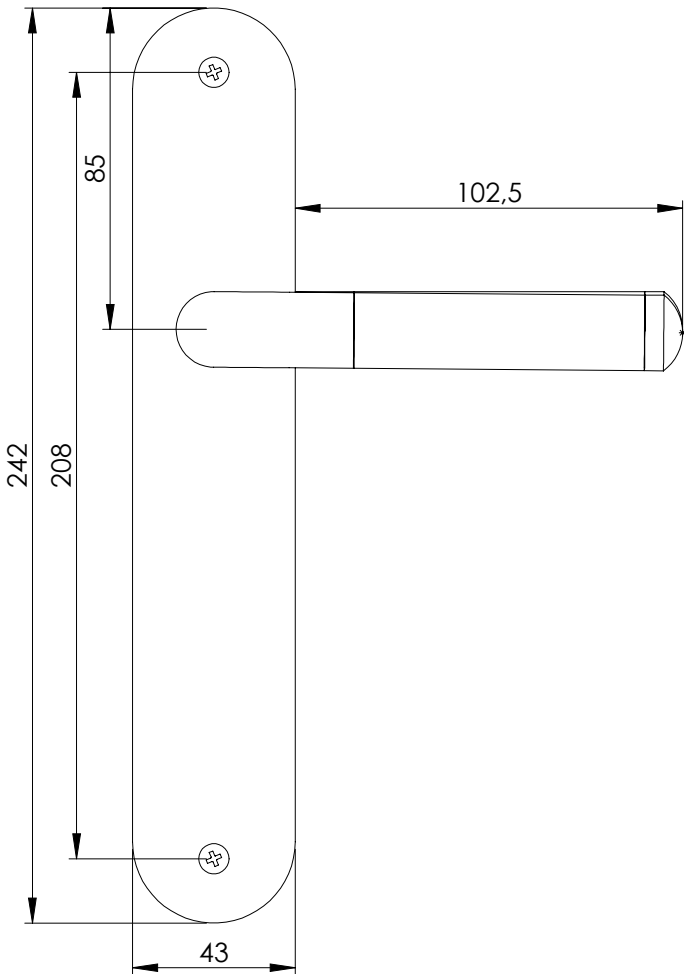

Concept

Rev.	Description	By	Date

INTERSTEEL
VAN LEEUWEN INTERNATIONAL

Utrechtsestraatweg 220
NL-3911 TX Rhenen

P.O. Box 128
NL-3910 AC Rhenen
The Netherlands
www.vanleeuwenint.nl

Description DK Agatha op langschild blind chroom/mat nikkel NM			
Article nr. 0016.168311		Revision	Projection
Material		Weight 1.1726 kg	General tolerance according to ISO 2768 - Medium, unless otherwise specified
Finish		Scale 1:2	
Drawn by JP	Date 19-04-2013	Mod. by	Rel. by
Remarks		Date	Date
		Page 1/1	Size A4